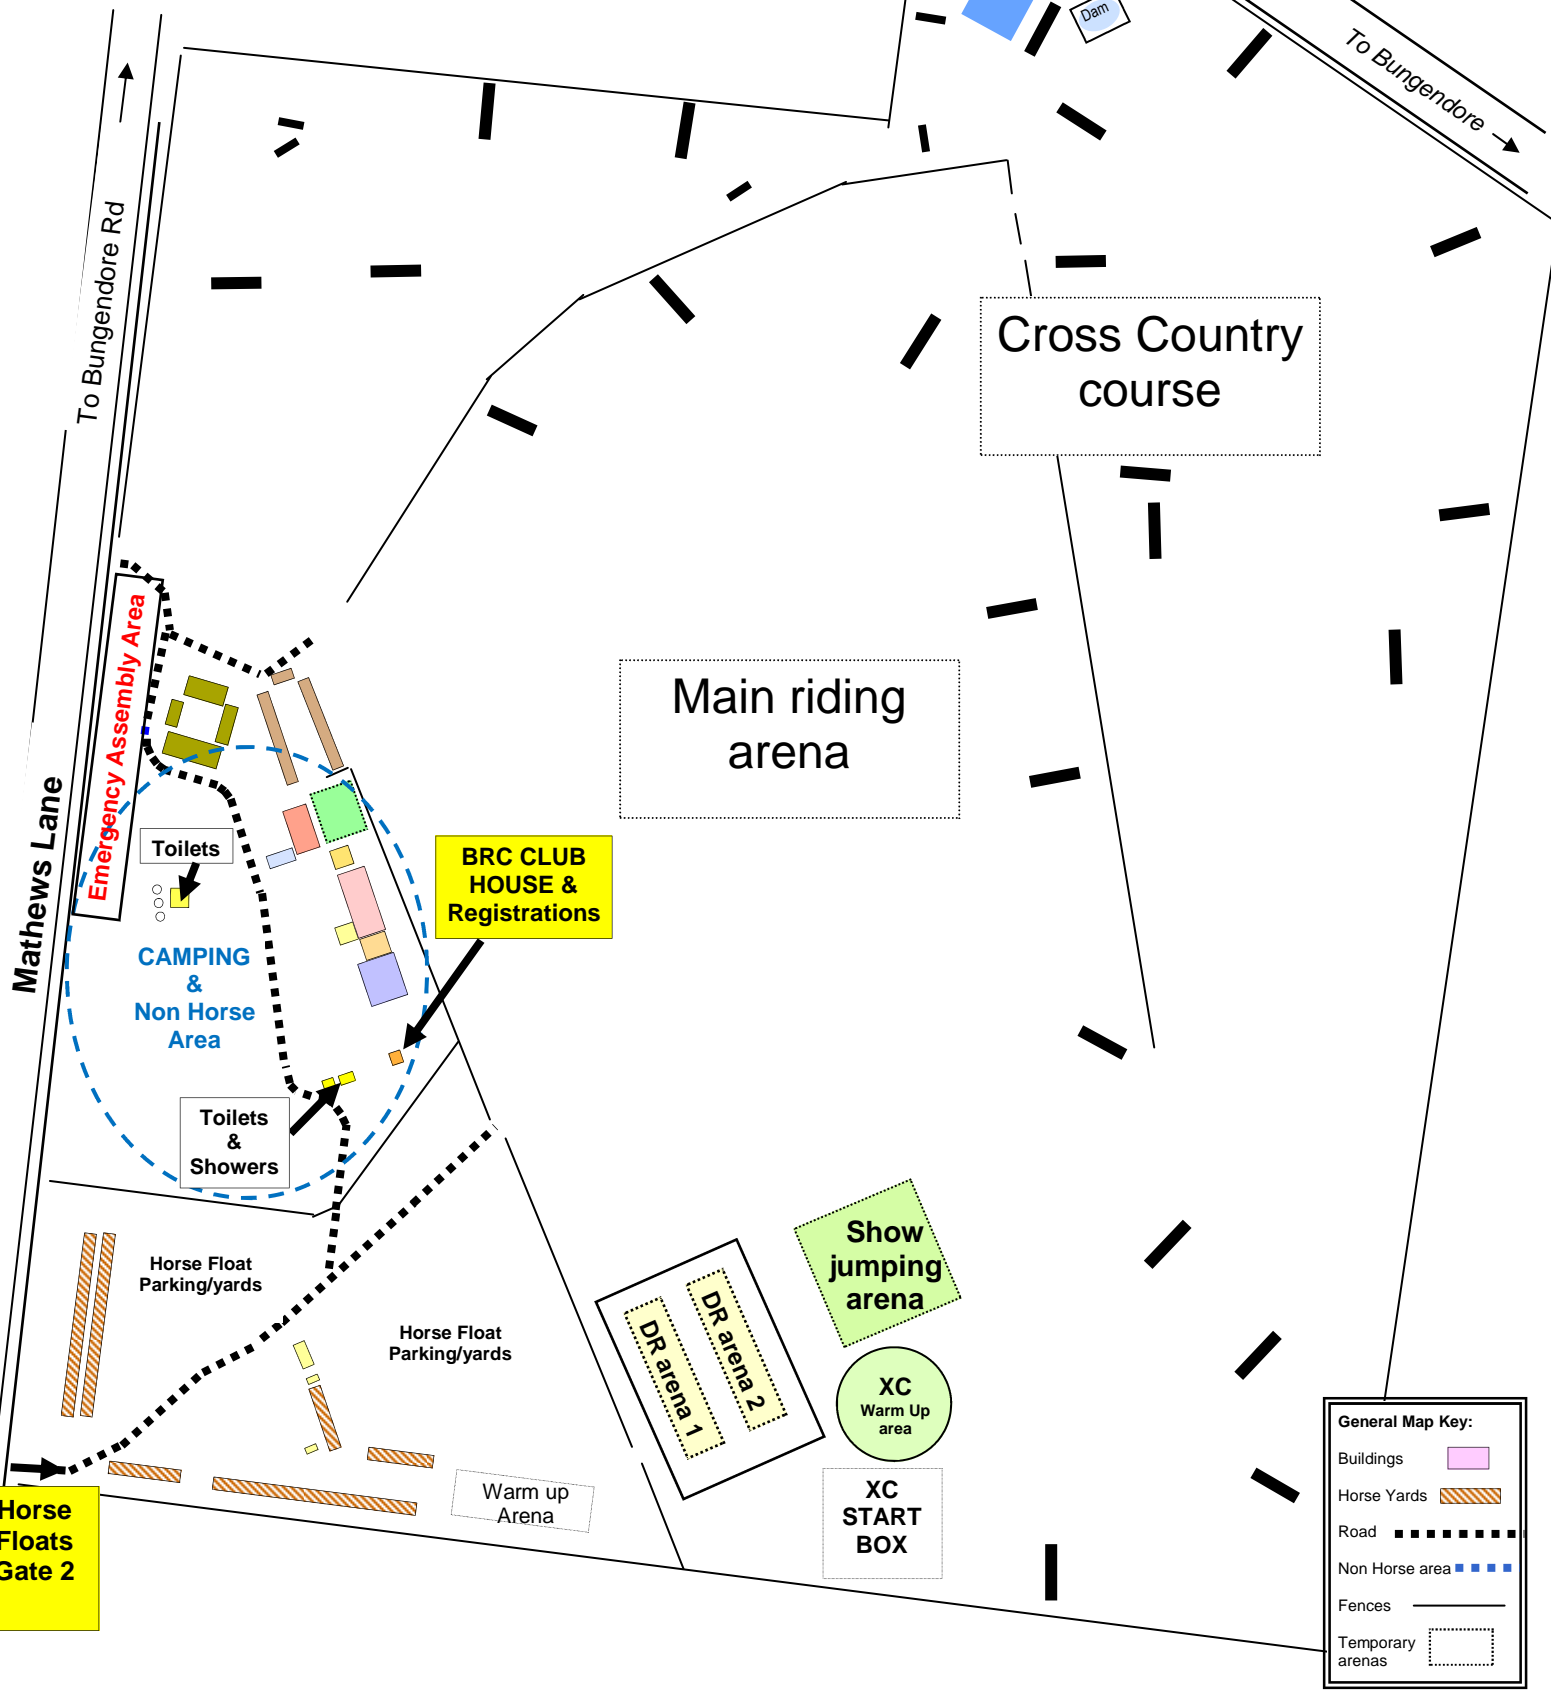

**BUNGENDORE
RIDING CLUB**

BRC Training Days

**Bungendore Showground
Mathews Lane
BUNGENDORE**

General Map Key:

Buildings	
Horse Yards	
Road	
Non Horse area	
Fences	
Temporary arenas	